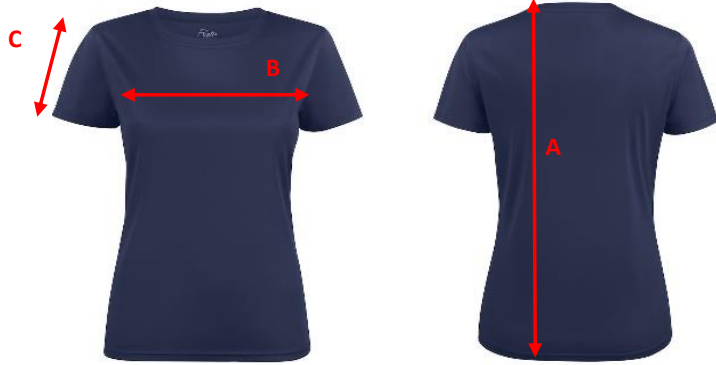

*Printer*  
ACTIVE WEAR

**SIZE CHART**

**Brand: PRINTER ACTIVE WEAR**

**Style: 2264026 RUN LADY**

	<b>XS</b>	<b>S</b>	<b>M</b>	<b>L</b>	<b>XL</b>	<b>XXL</b>	<b>3XL</b>
A) body length CB	62	63,5	65	67	69	71	73
B) 1/2 Shoulder width	42	45	48	51	55	59	63
C) Sleeve length	16	16,5	17	17,5	18	18,5	19

*All measurements are indicative with minimum tolerance of 1 cm*